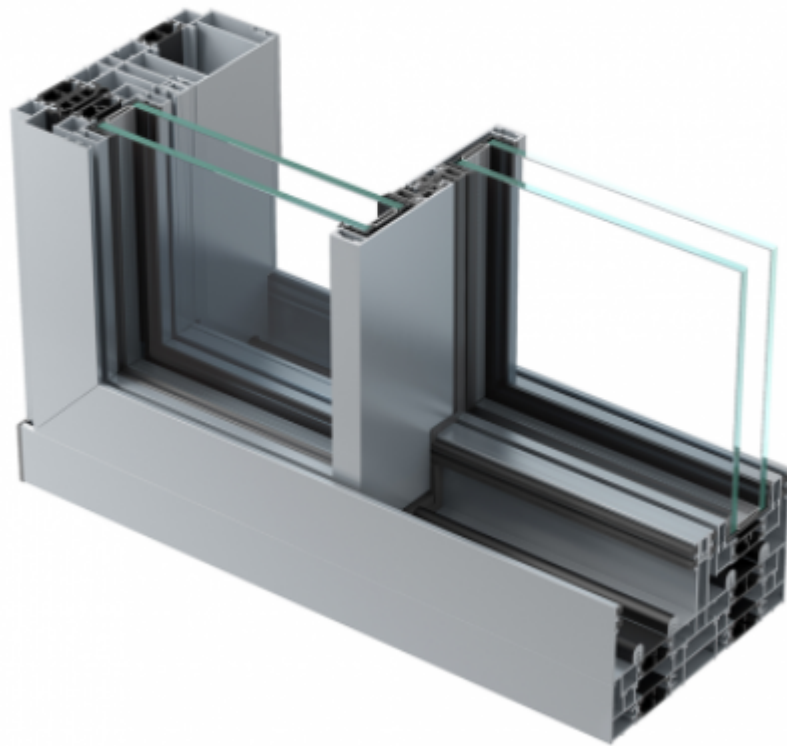

TECHNICAL SPECIFICATIONS

Infinium brings together indoor and outdoor living spaces in exquisite harmony. Free-flowing spaces are created thanks to stunningly slim sightlines that bathe every surface with natural light. Uninterrupted panoramic landscapes provide complete escapism, without need of escape. While seamlessly integrated floor-to-ceiling glazing reflects the clarity of thought behind every inspired design decision.

Fully concealed aluminium outer frame and sash. Flush thresholds. Elegantly simple operation. Infinium's considered design impresses from every angle. However, its most remarkable design feature barely catches the eye. The impossibly thin 21 mm sightlines create the illusion of large endless spaces. The effect is charming, yet practical. Minimalist, yet undeniably magical.